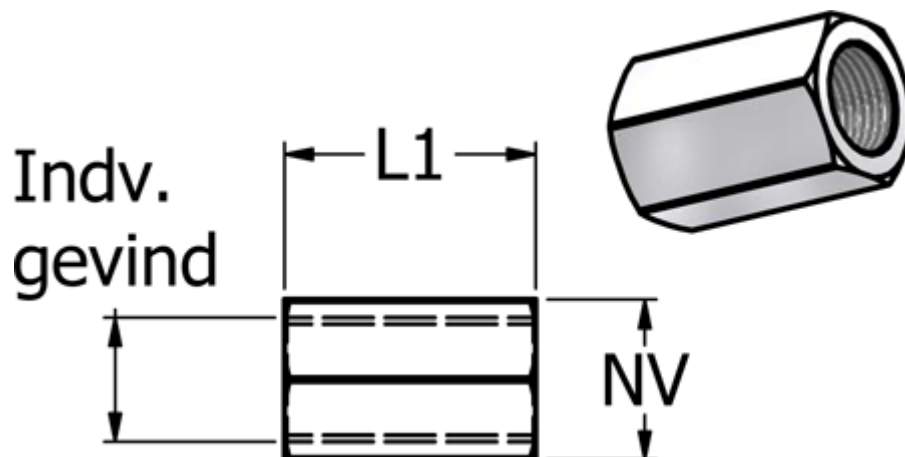

Article number: 58625221ES

Description: Stainless sleeve 252.21-ES, G 1/8"

Measures

Internal thread = G 1/8"

L1 = 22

NV = 14